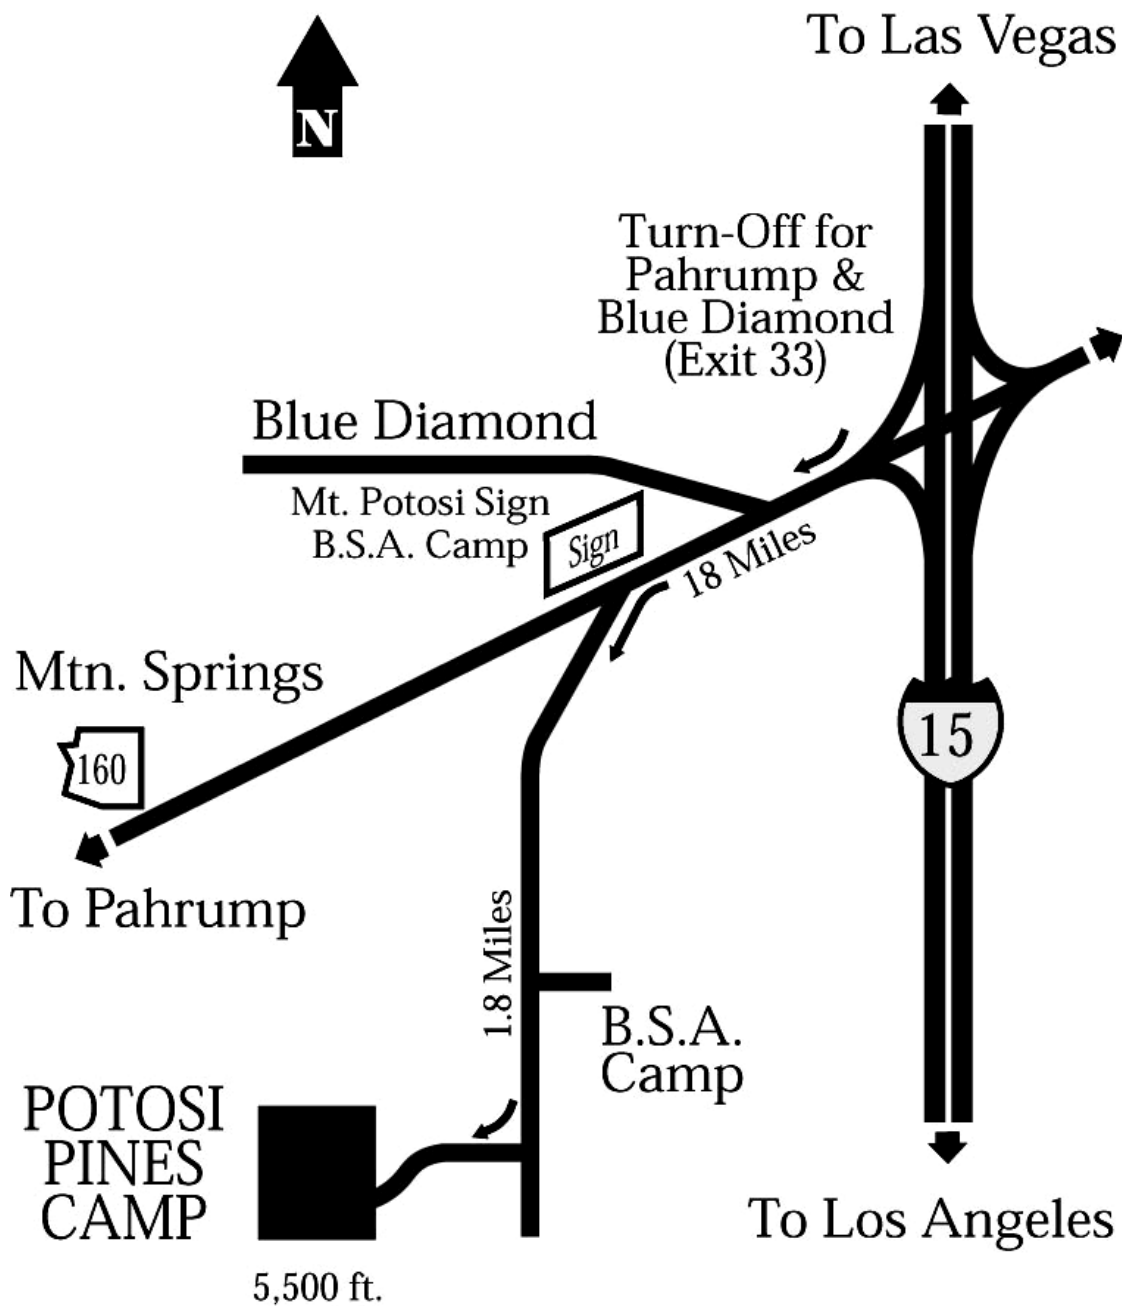

POTOSI PINES CAMP

Directions to Potosi Pines Camp

Directions from Las Vegas: Take I-15 south to Exit 33 (Blue Diamond/Pahrump/Death Valley). Proceed west on State Route 160 (Blue Diamond Road/Pahrump Hwy) for 18 miles. Turn left onto dirt road at the Mt. Potosi sign. Continue along dirt road for 1.8 miles. Potosi Pines United Methodist Camp entrance will be on your right. Camp phone # (702) 875-4334.